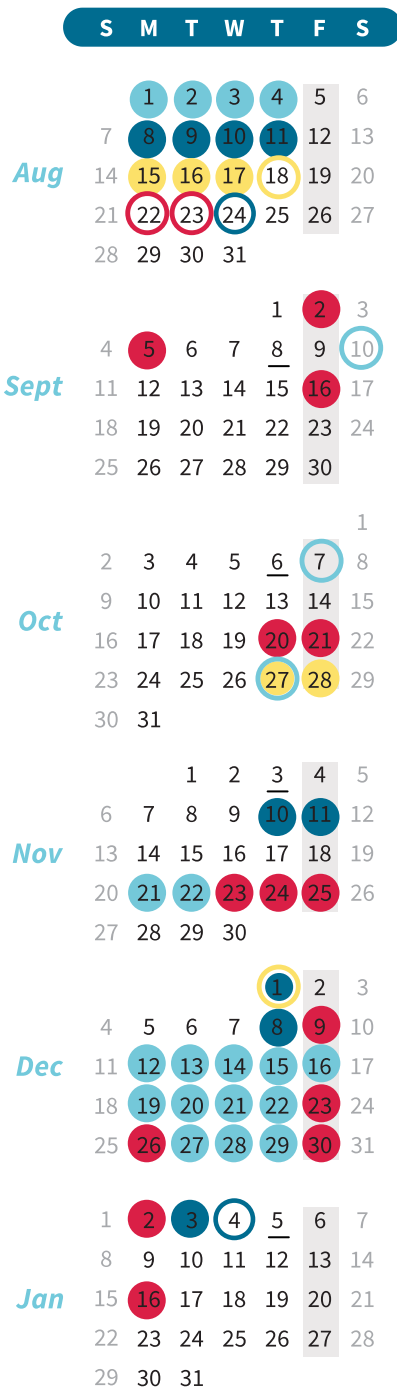

### LEGEND

- LLH Closed
- First Day/Students Return
- CS Break/Admin Only
- Transition Days
- Professional Day/No Students
- LLH Fundraising Event
- Parent Conference/No Students
- Parent/Family Event
- No Students on Fridays
- Monthly Family Gathering