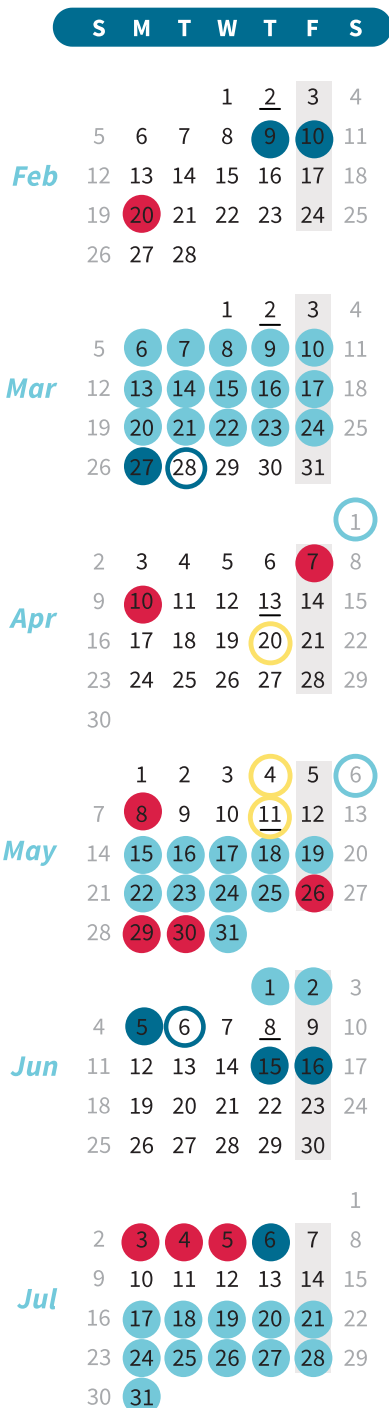

## 2022-2023 School Calendar

### LEGEND

- LLH Closed
- First Day/Students Return
- CS Break/Admin Only
- Transition Days
- Professional Day/No Students
- LLH Fundraising Event
- Parent Conference/No Students
- Parent/Family Event
- No Students on Fridays
- Monthly Family Gathering