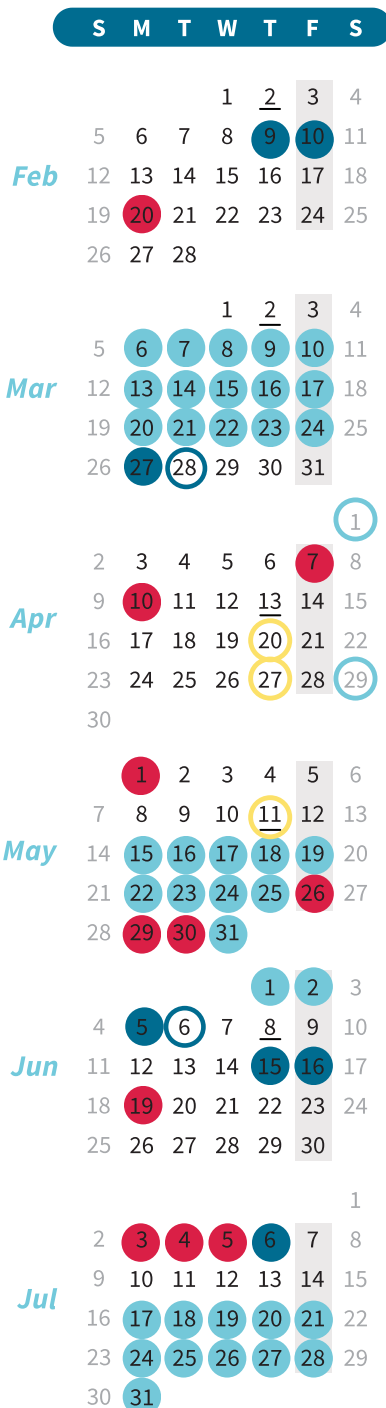

Little Light House

2022-2023 School Calendar

LEGEND

- LLH Closed
- First Day/Students Return
- CS Break/Admin Only
- Transition Days
- Professional Day/No Students
- LLH Fundraising Event
- Parent Conference/No Students
- Parent/Family Event
- No Students on Fridays
- Monthly Family Gathering