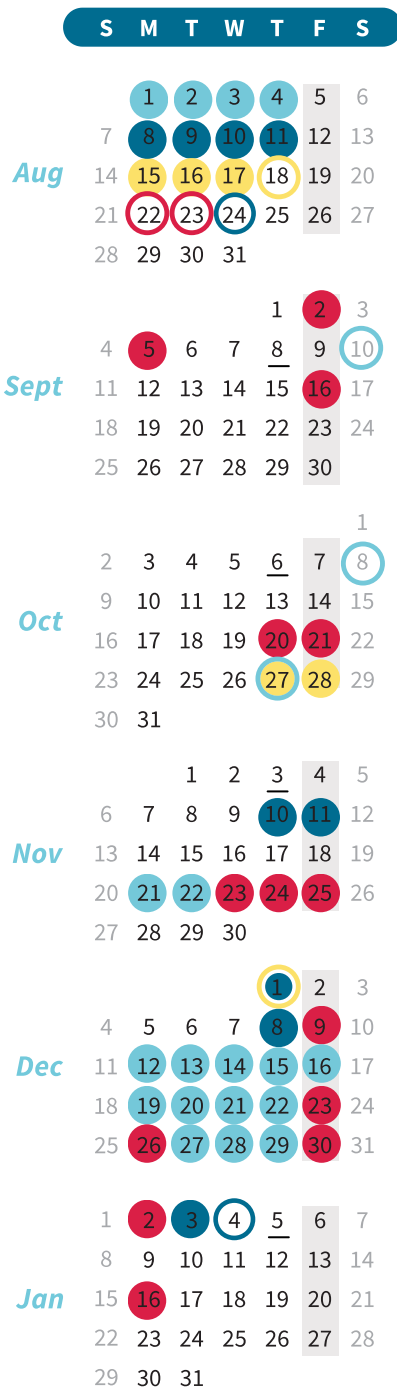

Little Light House

2022-2023 School Calendar

LEGEND

- LLH Closed
- First Day/Students Return
- CS Break/Admin Only
- Transition Days
- Professional Day/No Students
- LLH Fundraising Event
- Parent Conference/No Students
- Parent/Family Event
- No Students on Fridays
- Monthly Family Gathering